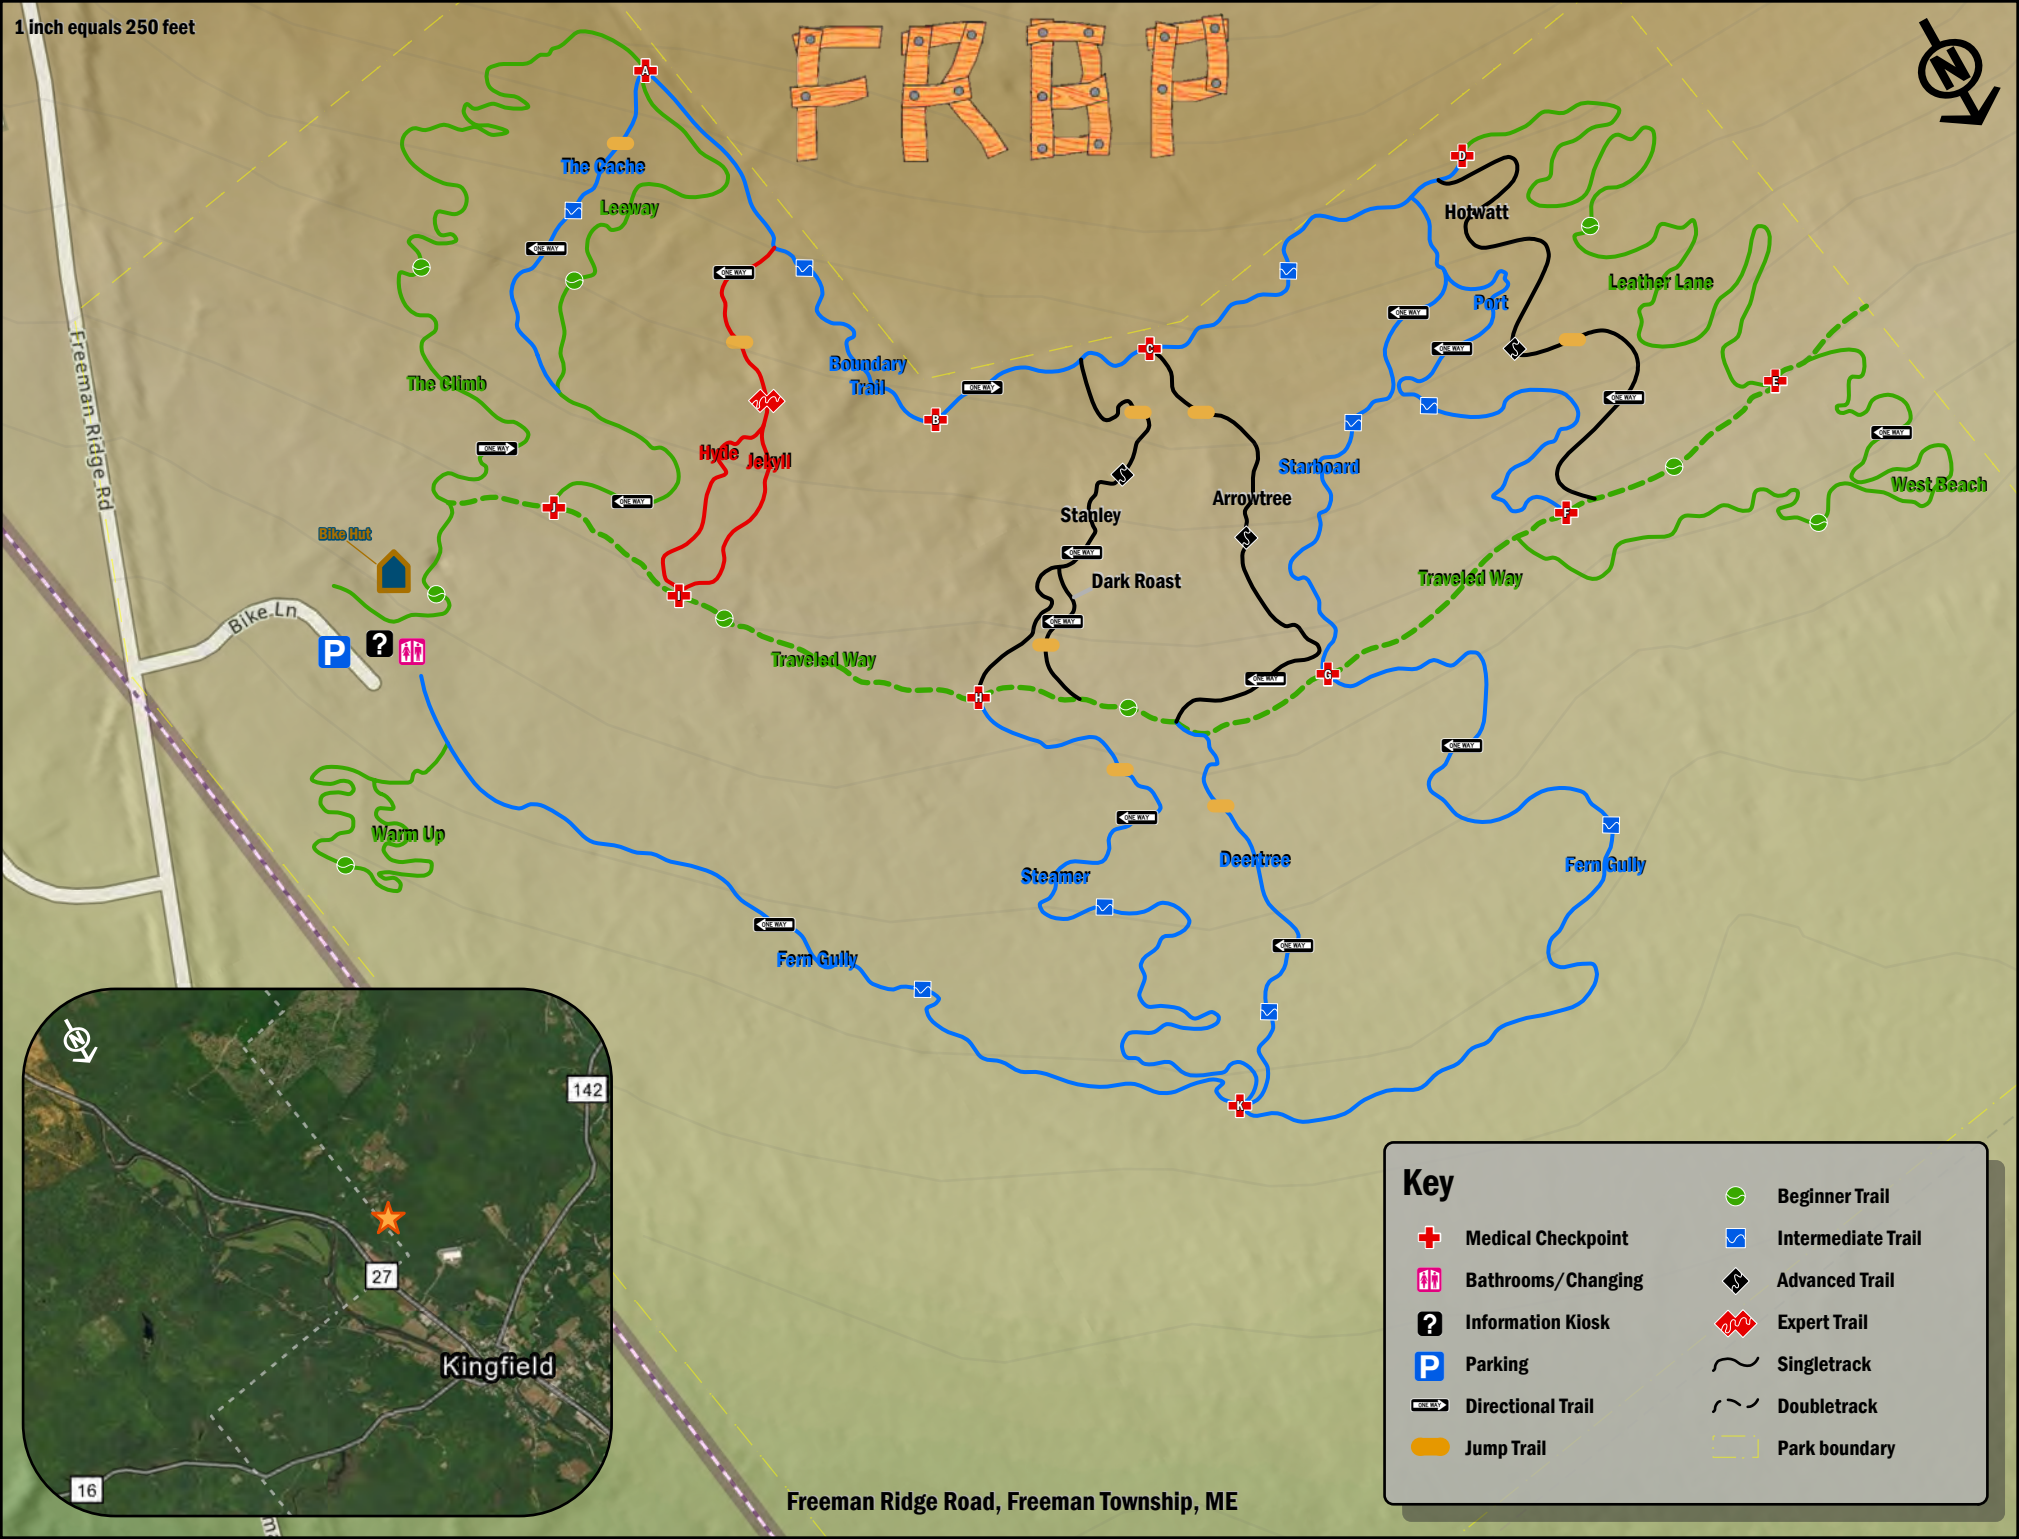

1 inch equals 250 feet

FRAP

Key

	Medical Checkpoint		Beginner Trail
	Bathrooms/Changing		Intermediate Trail
	Information Kiosk		Advanced Trail
	Parking		Expert Trail
	Directional Trail		Singletrack
	Jump Trail		Doubletrack
			Park boundary

Freeman Ridge Road, Freeman Township, ME